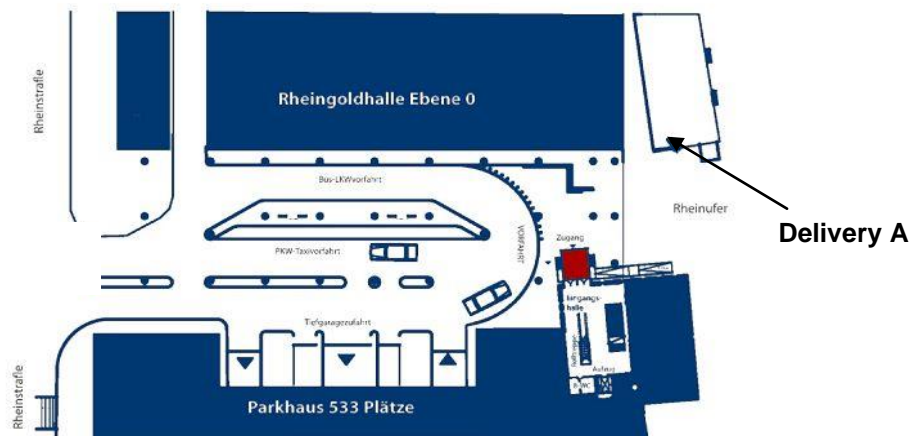

### Delivery:

As a result of the expansion, the Rheingoldhalle is better to reach than ever.

There are three freight elevators for on-site delivery available:

**Delivery A:** Freight elevator of the Gutenberg Foyer  
Max. clearance height: 4,20 m  
Measures: L 5,40 m, W 2,85 m, H 2,50 m; Max. Loading: 4,5 t  
Delivery takes place via the Rheinuferseite (see direction above).